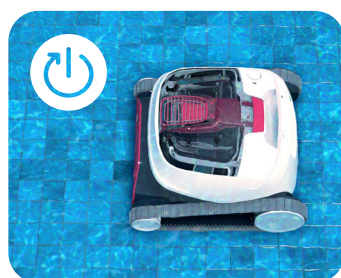

## The New Generation of Cordless Pool Cleaning

The Same Unmatched Dolphin Performance - Now Cordless!

Discover the Dolphin LIBERTY 400 with its new cordless design for unmatched agility, and inductive charging. The LIBERTY 400 "Eco Mode" will keep your pool clean all week with short and efficient cleaning cycles. While the "Cycle Selector" will let you choose between floor-only or floor and walls cleaning, you can use the Click-Up™ for super-easy removal from the pool. The LIBERTY 400 also includes the MyDolphin™ Plus app for easy control and cleaning programs setup.

Using powerful, intensive scrubbing action and a superior filtration system, you can get the same reliability and service you get with other Dolphin products - now cordless!

#### Inductive Charging

Magnetic Connect for super easy snap-in-place and walk-away charging

#### Eco Mode

Keeps your pool clean with 3X30-minute cycles a week  
\*floor only