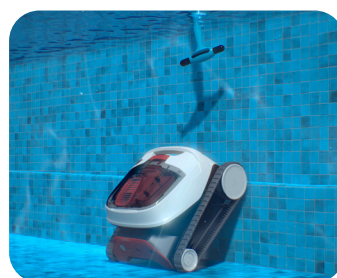

## The New Generation of Cordless Pool Cleaning

The Same Unmatched Dolphin Performance - Now Cordless!

Discover the Dolphin LIBERTY 400 with its new cordless design for unmatched agility, and inductive charging. The LIBERTY 400 "Eco Mode" will keep your pool clean all week with short and efficient cleaning cycles. While the "Cycle Selector" will let you choose between floor-only or floor and walls cleaning, you can use the Click-Up™ for super-easy removal from the pool. The LIBERTY 400 also includes the MyDolphin™ Plus app for easy control and cleaning programs setup.

Using powerful, intensive scrubbing action and a superior filtration system, you can get the same reliability and service you get with other Dolphin products - now cordless!

#### Inductive Charging

Magnetic Connect for super easy snap-in-place and walk-away charging

#### Eco Mode

Keeps your pool clean with 3X30-minute cycles a week  
\*floor only